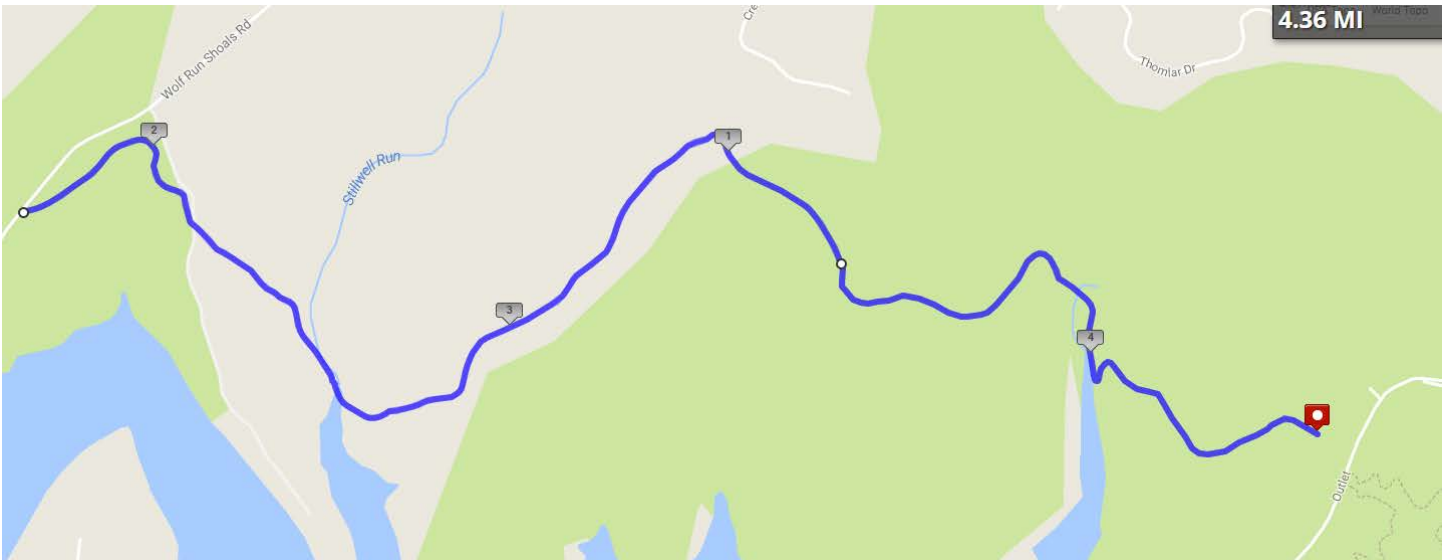

Kingstowne Striders Fountainhead Trail Run!

MEETING PLACE: Google Map coordinates **38.724936, -77.329475** OR **"Bull Run Trail Access, Fairfax Station, VA 22039"**. See image below: drive to parking lot labelled "Bull Run Trail Access" off Hampton Rd (off Ox Rd, off Lorton Rd from I-95)

Out/back on trail, example 4.3 miles turning around at Wolf Run Shoals Rd. (or before for less distance)

Elevation: